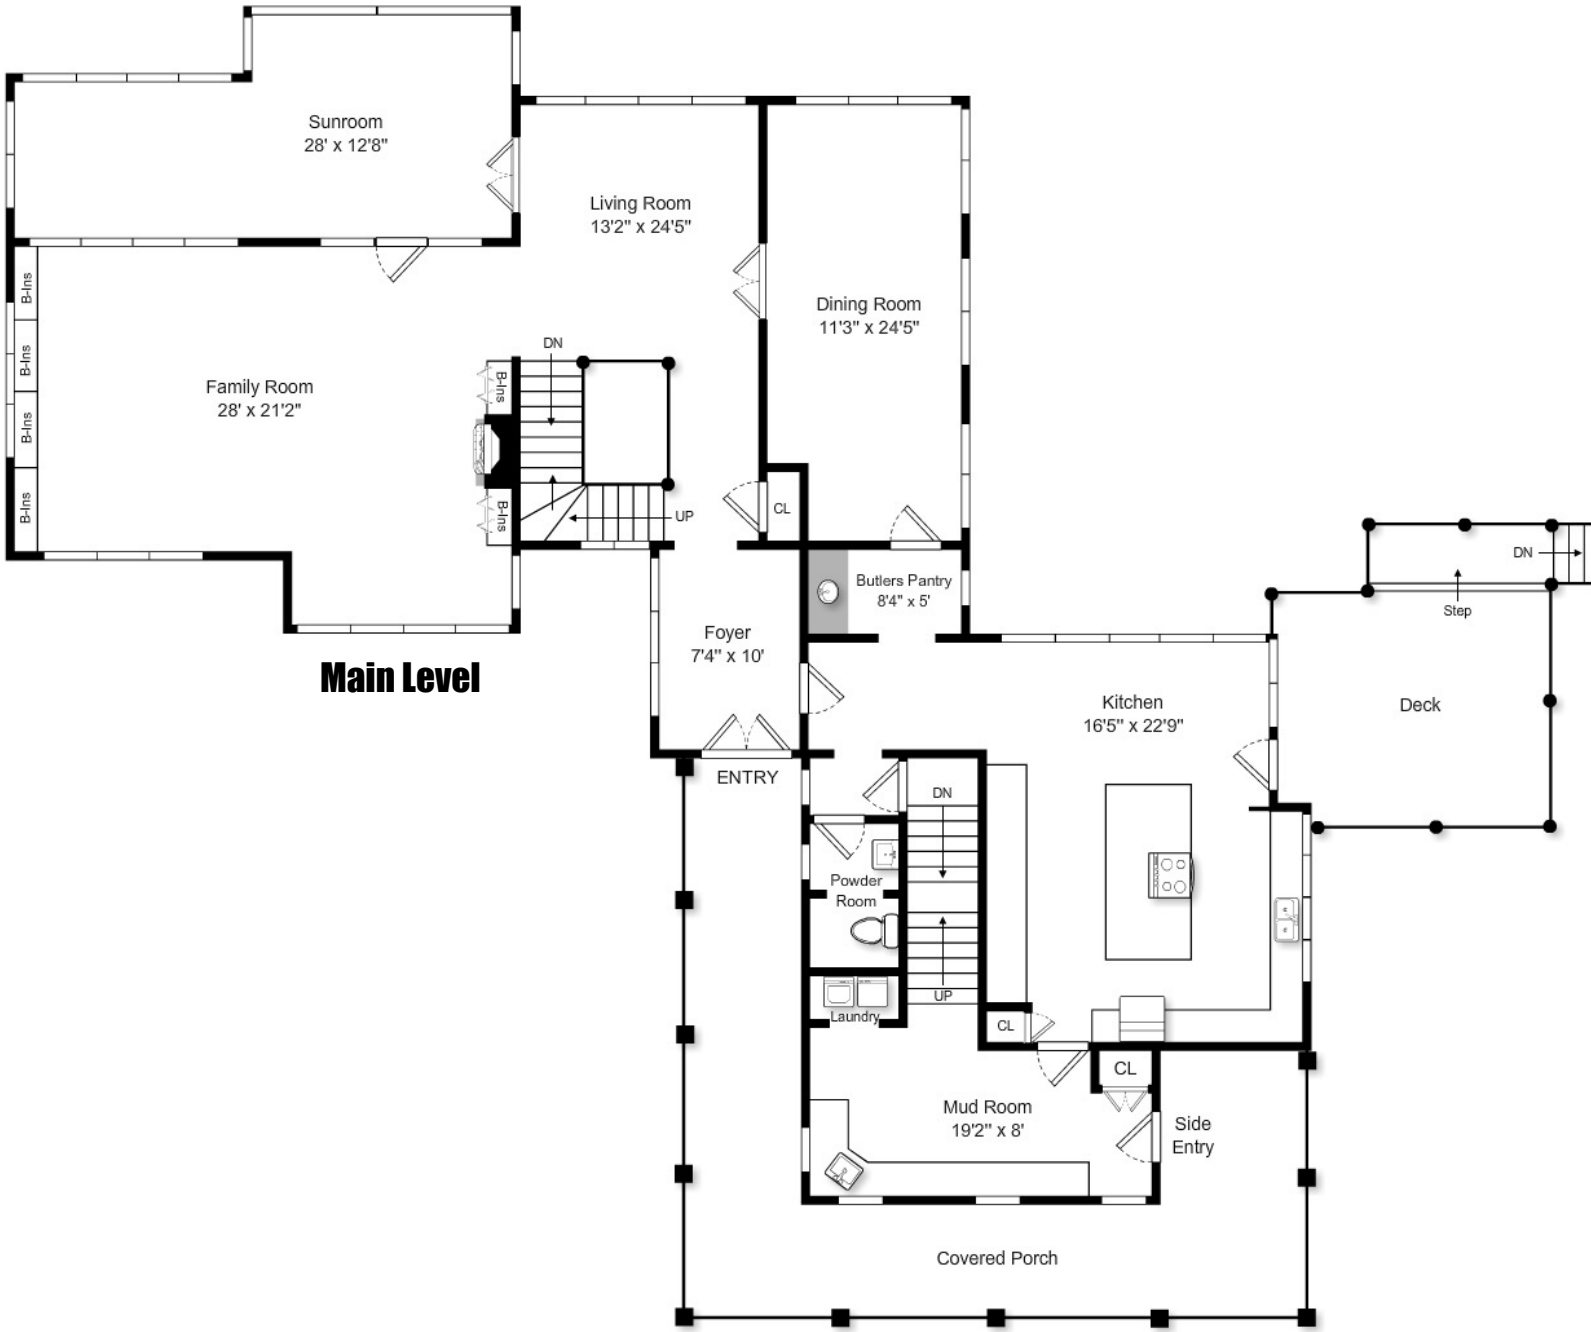

## Main Level

# 86 Hesperus Ave, Gloucester MA

**Lower Level**

This Floor Plan is an artistic rendering for visual purposes only. It is intended only for marketing purposes. All measurements and annotations are approximate and not drawn to exact scale. Subject to errors and/or omissions. This drawing is licensed for use only by those named on this floor plan. Copyright © 2014 by BostonREP.com