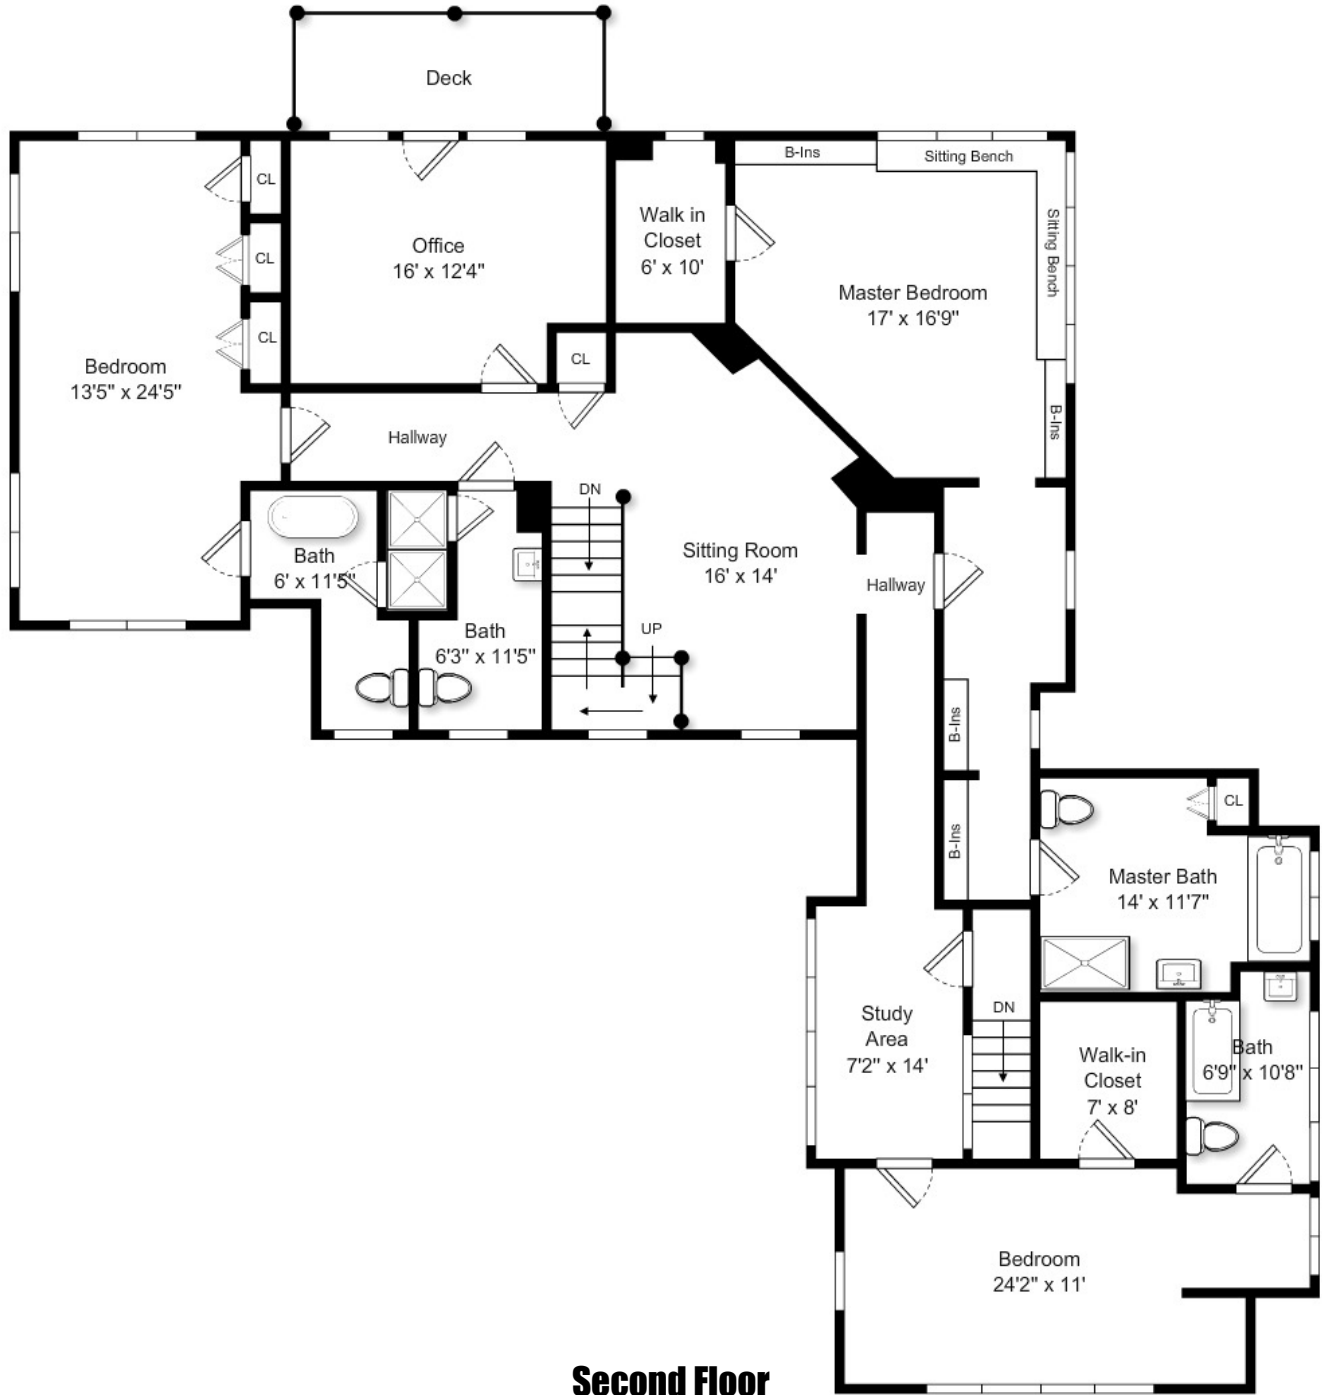

# 86 Hesperus Ave,

## Main Level

# 86 Hesperus Ave, Gloucester MA

**Second Floor**

# 86 Hesperus Ave, Gloucester MA

**Lower Level**

This Floor Plan is an artistic rendering for visual purposes only. It is intended only for marketing purposes. All measurements and annotations are approximate and not drawn to exact scale. Subject to errors and/or omissions. This drawing is licensed for use only by those named on this floor plan. Copyright © 2014 by BostonREP.com