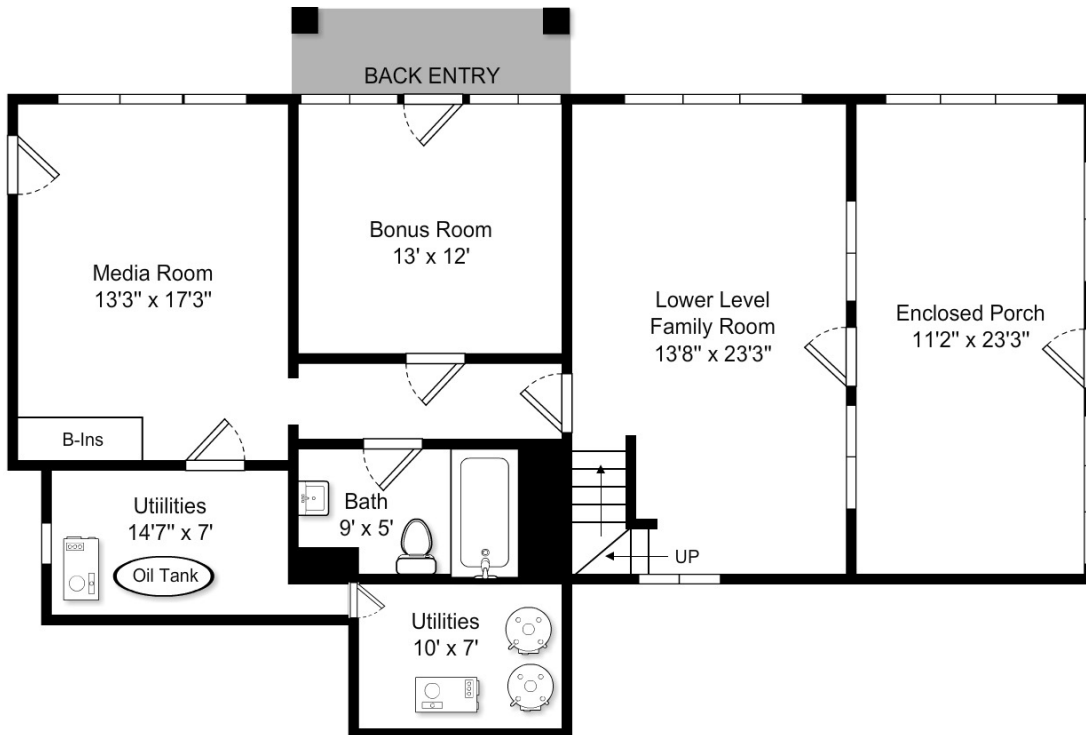

## Main Level

# 86 Hesperus Ave, Gloucester MA

**Lower Level**

This Floor Plan is an artistic rendering for visual purposes only. It is intended only for marketing purposes. All measurements and annotations are approximate and not drawn to exact scale. Subject to errors and/or omissions. This drawing is licensed for use only by those named on this floor plan. Copyright © 2014 by BostonREP.com