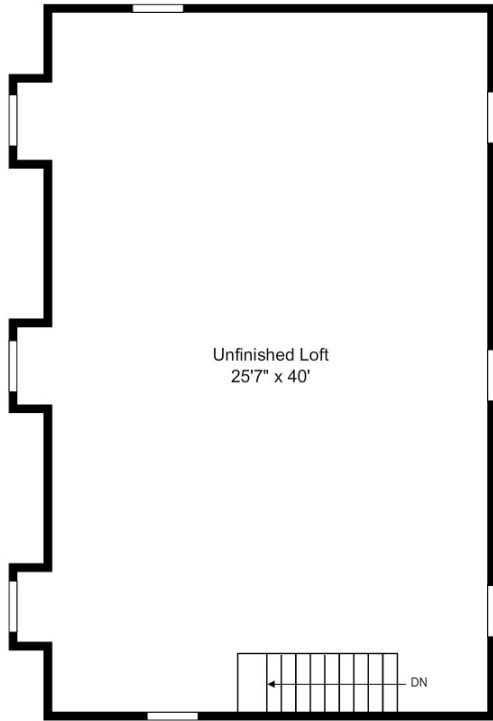

59 Gleasondale Rd, Stow MA

59 Gleasondale Rd, Stow MA

Detached Garage Loft - Upper Level

Detached Garage Loft - Lower Level