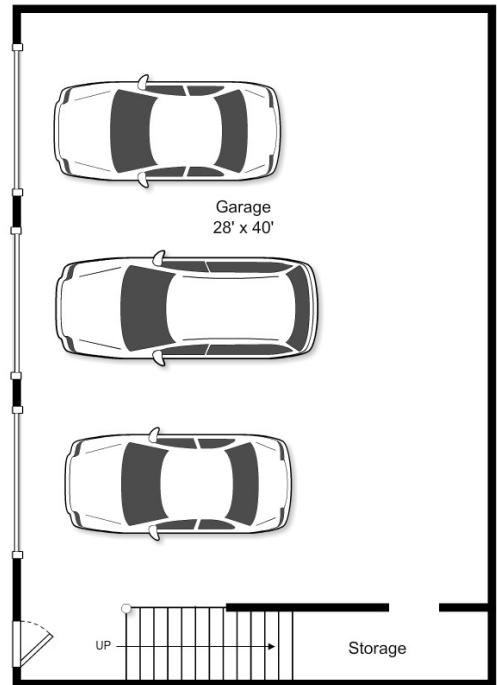

59 Gleasondale Rd, Stow MA

59 Gleasondale Rd, Stow MA

Detached Garage Loft - Upper Level

Detached Garage Loft - Lower Level