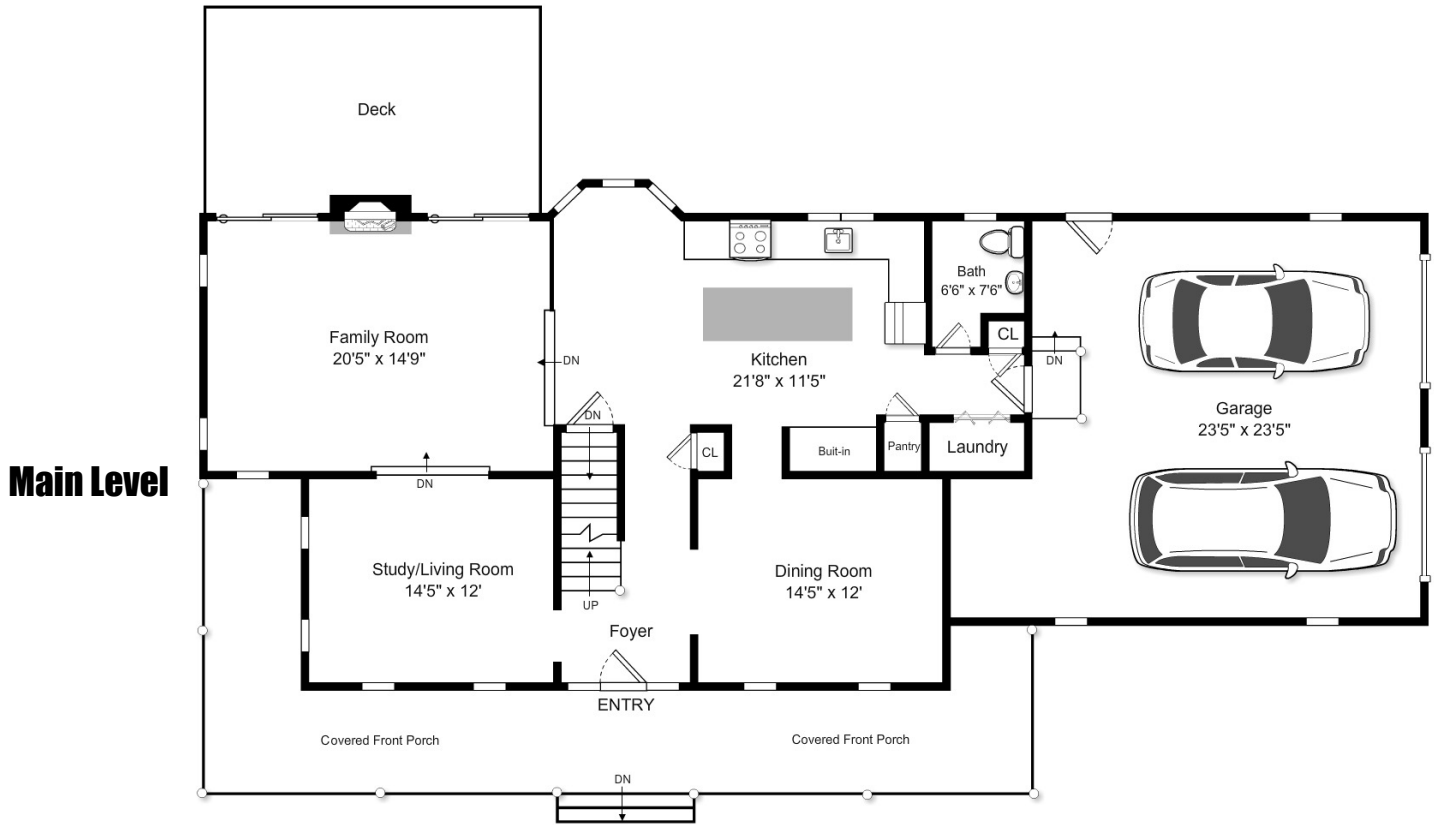

59 Gleasondale Rd, Stow MA

59 Gleasondale Rd, Stow MA

Detached Garage Loft - Upper Level

Detached Garage Loft - Lower Level