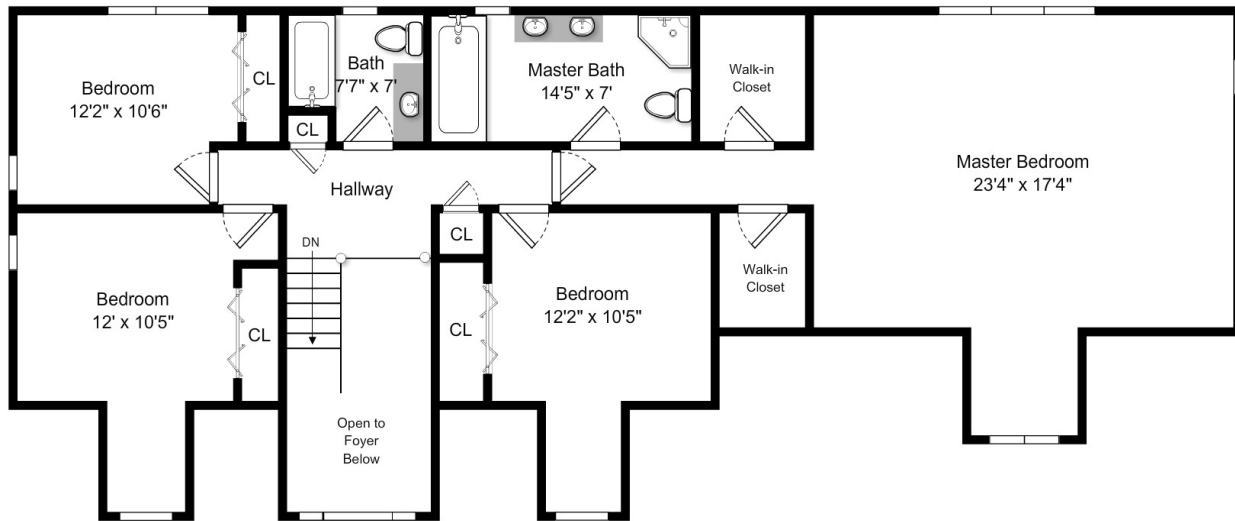

59 Gleasondale Rd, Stow MA

59 Gleasondale Rd, Stow MA

Detached Garage Loft - Upper Level

Detached Garage Loft - Lower Level