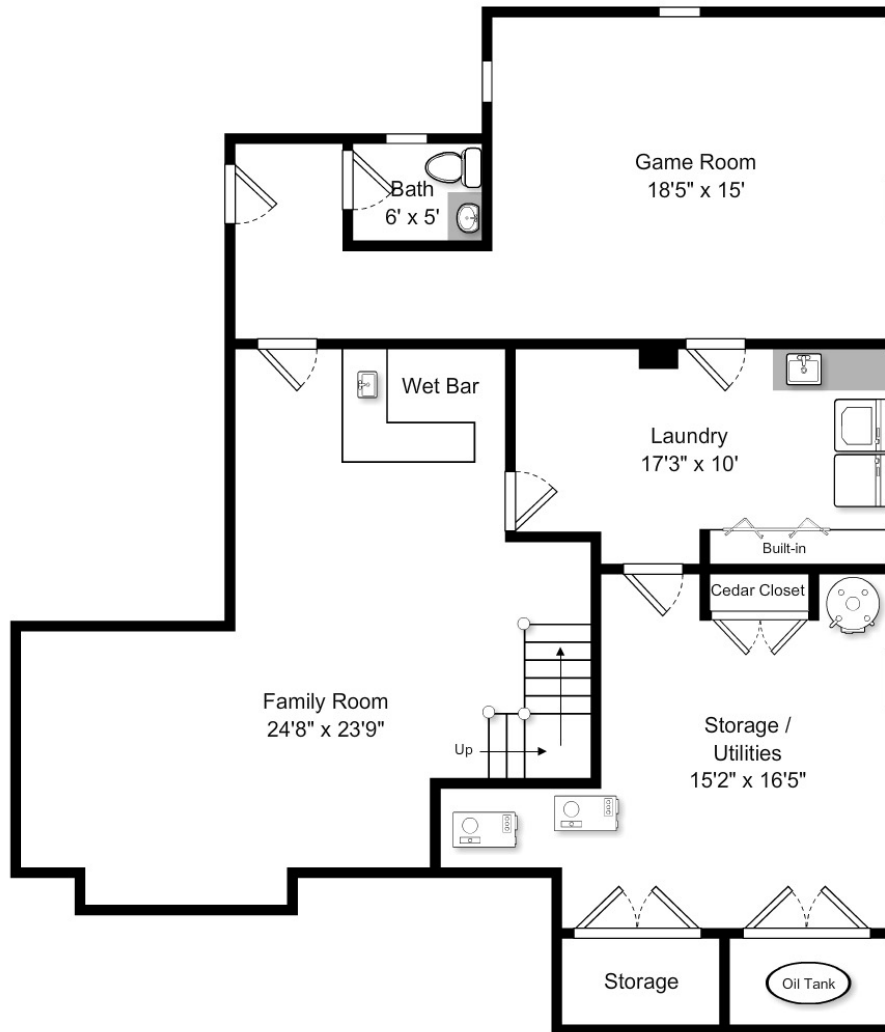

39 Vale View Rd, Wakefield MA

39 Vale View Rd, Wakefield MA

Lower Level