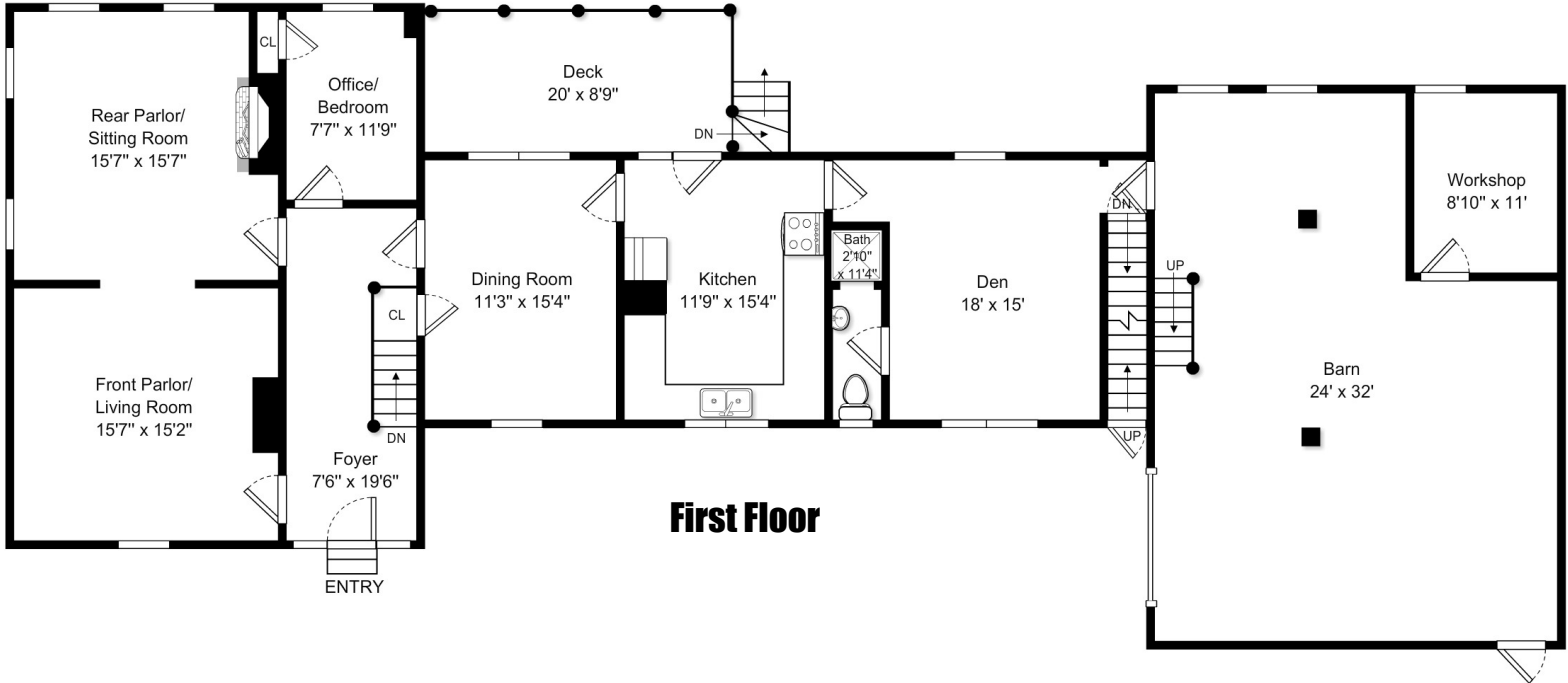

217 Main Street, Groton MA

First Floor - 1313 sq ft Barn - 730 sq ft

Second Floor - 1339 sq ft Barn - 754 sq ft