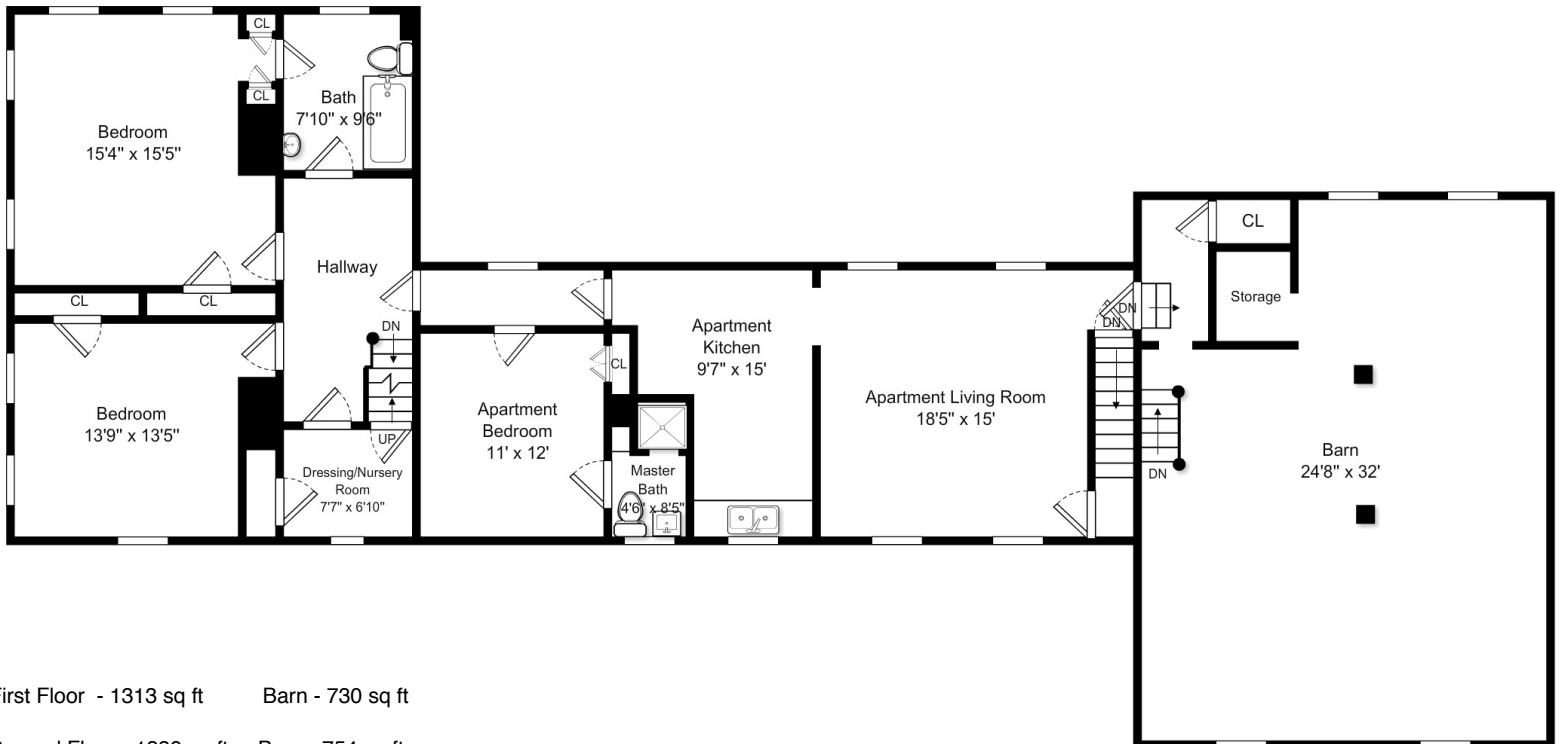

217 Main Street, Groton MA

First Floor - 1313 sq ft Barn - 730 sq ft

Second Floor - 1339 sq ft Barn - 754 sq ft