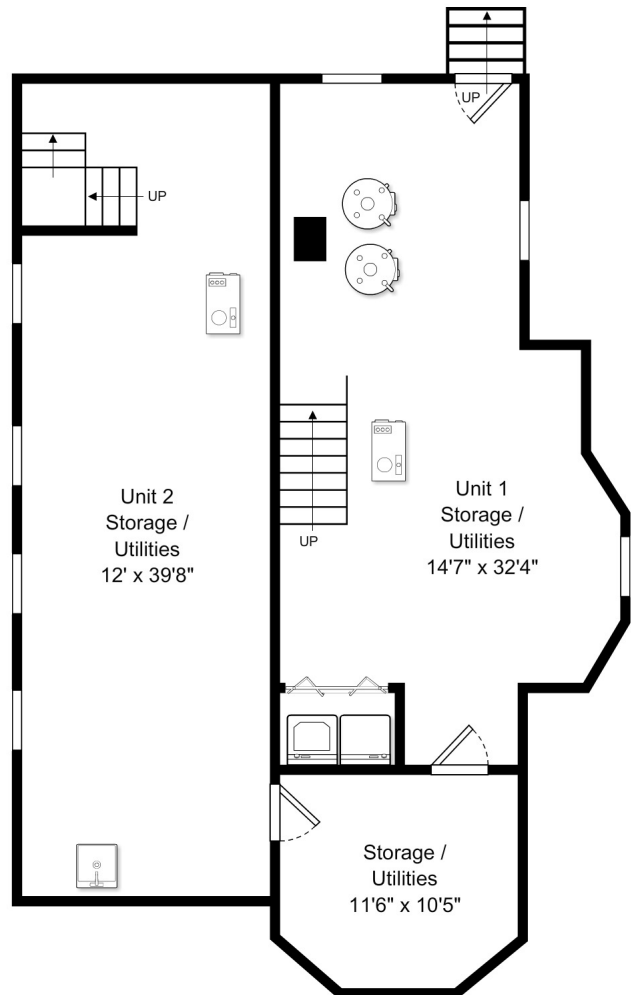

33 Bay State Ave, Unit 1, Somerville MA

Main Level

33 Bay State Ave, Unit 1, Somerville MA

Upper Level

Lower Level