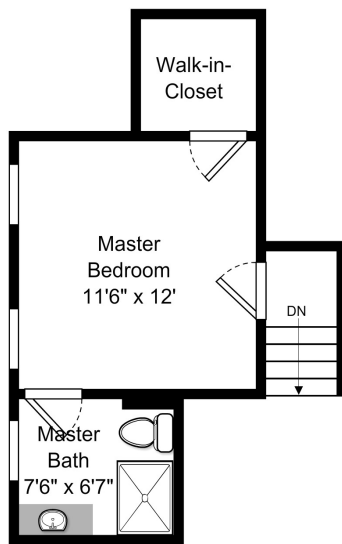

33 Bay State Ave, Unit 1, Somerville MA

Main Level

33 Bay State Ave, Unit 1, Somerville MA

Upper Level

Lower Level