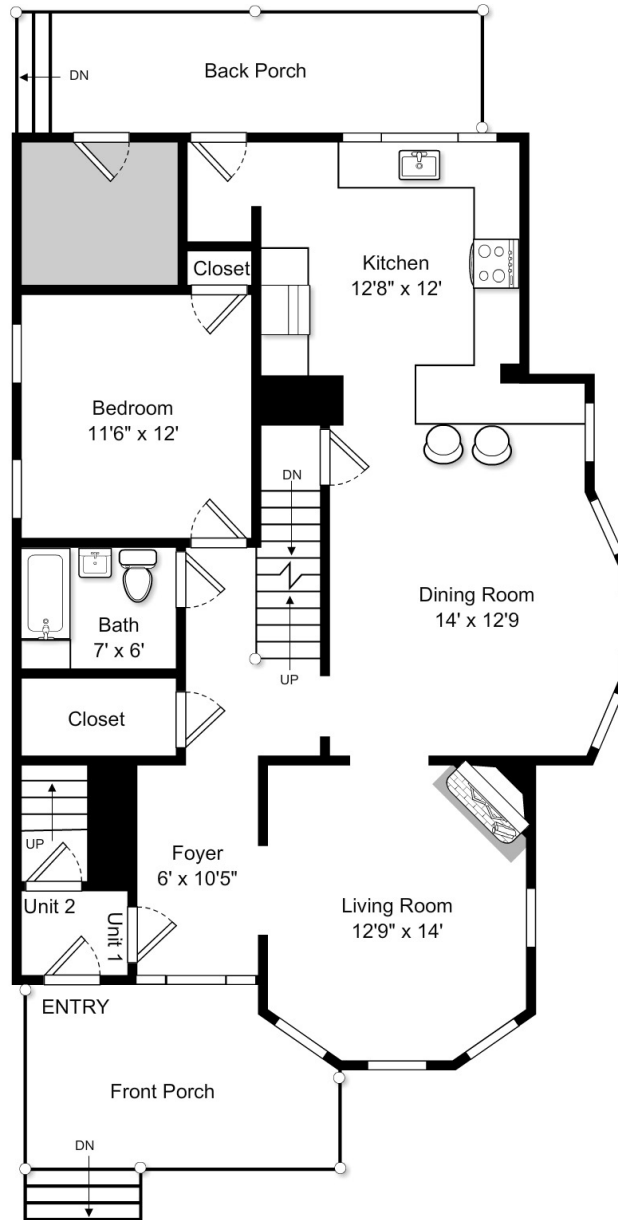

33 Bay State Ave, Unit 1, Somerville MA

Main Level

33 Bay State Ave, Unit 1, Somerville MA

Upper Level

Lower Level