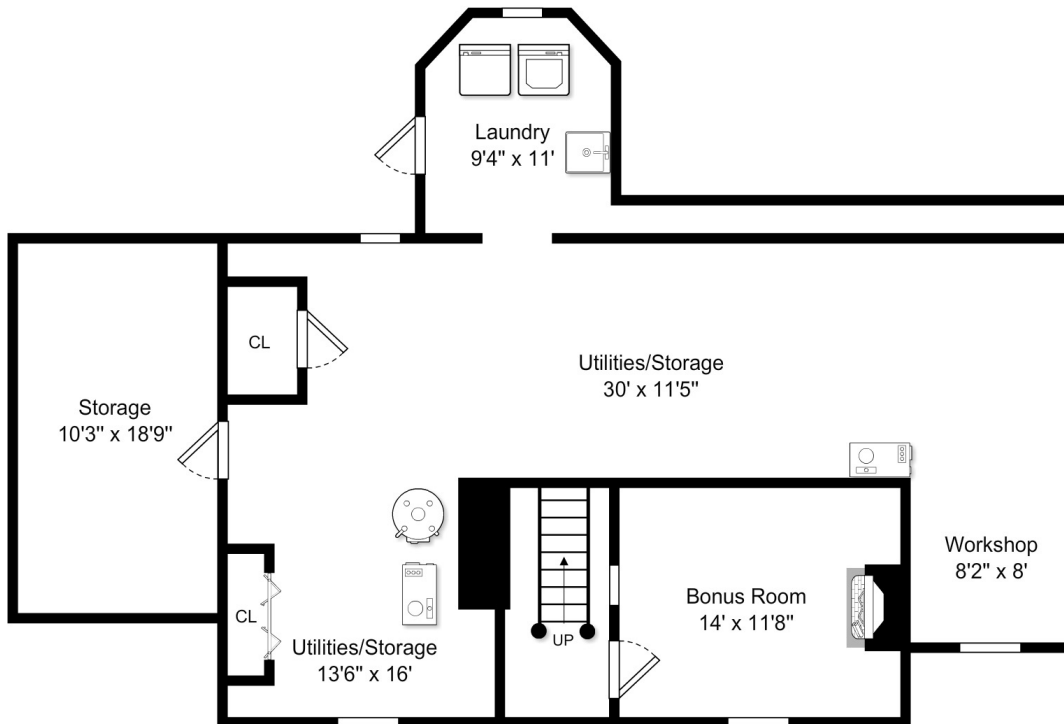

# 23 Risley Rd, West Newton Hill MA

Suite Above Garage

Lower Level