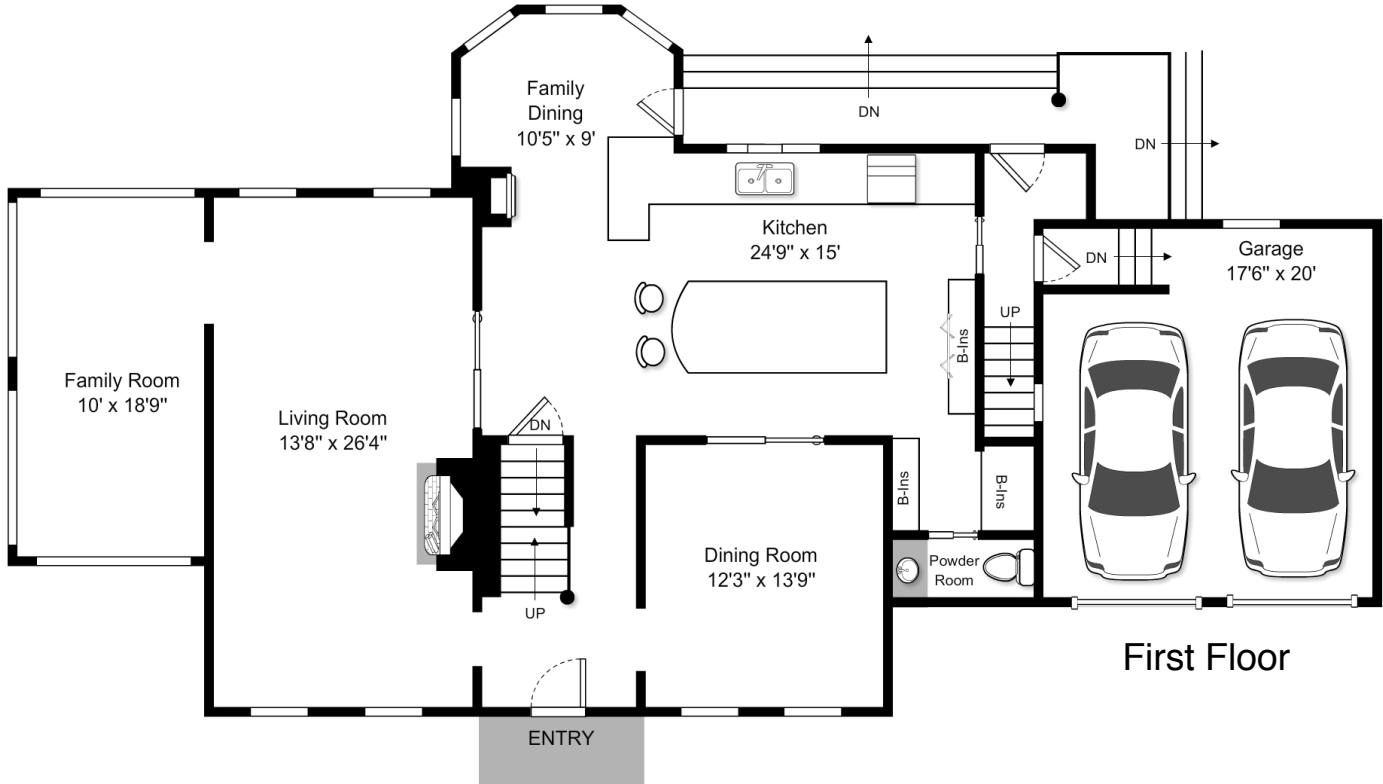

# 23 Risley Rd, West Newton Hill MA

Suite Above Garage

Lower Level