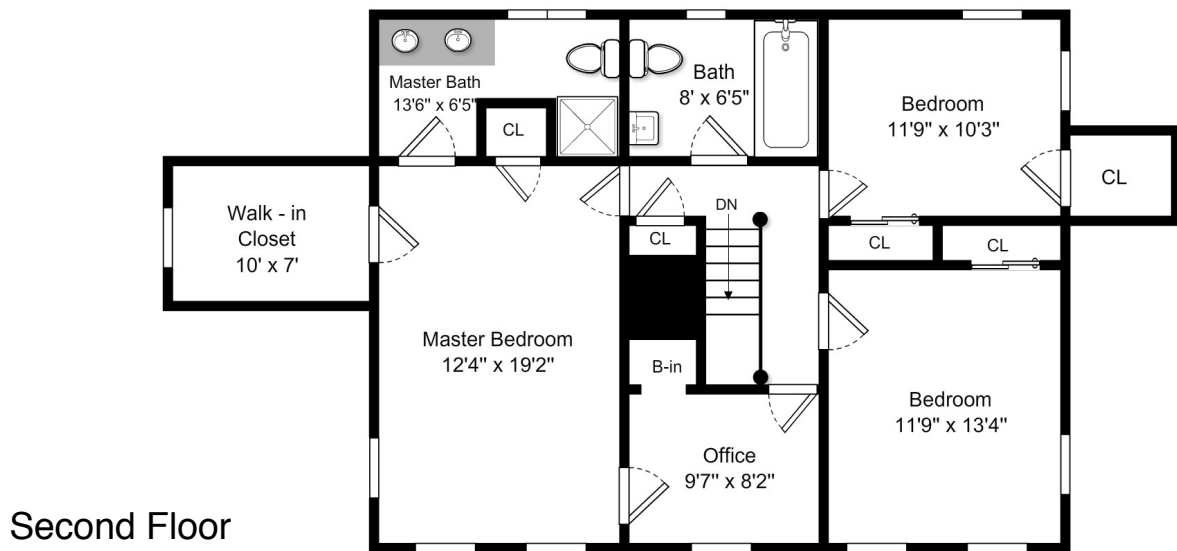

# 23 Risley Rd, West Newton Hill MA

Suite Above Garage

Lower Level