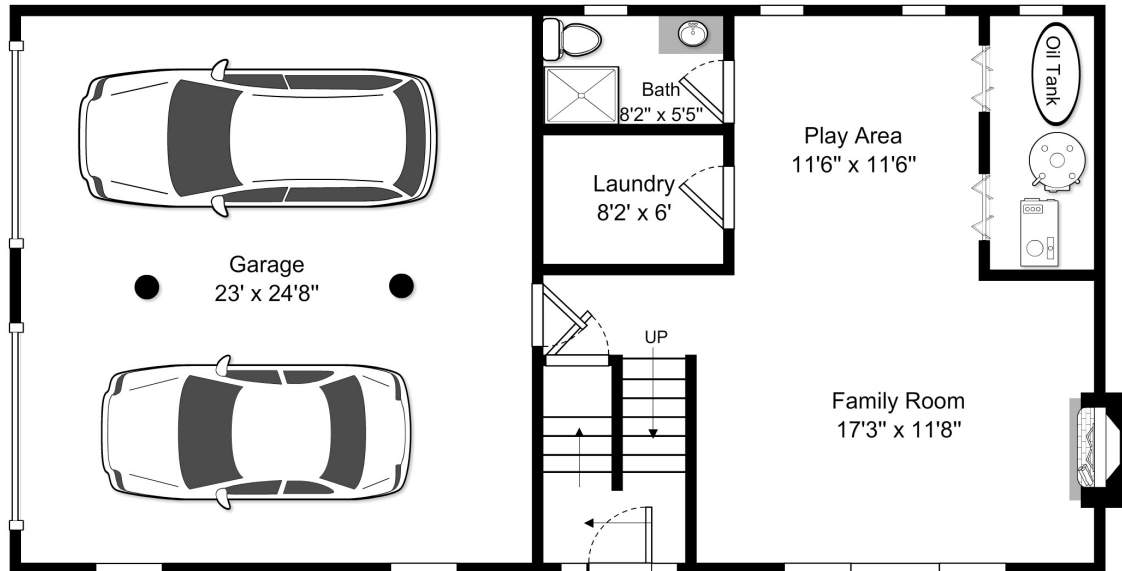

29 Hall Rd, Stoneham MA

The following is a list with the approximate measured areas:
 Main Level : 1156 sq ft
 Lower Level: 588 sq ft

Main Level

Lower Level