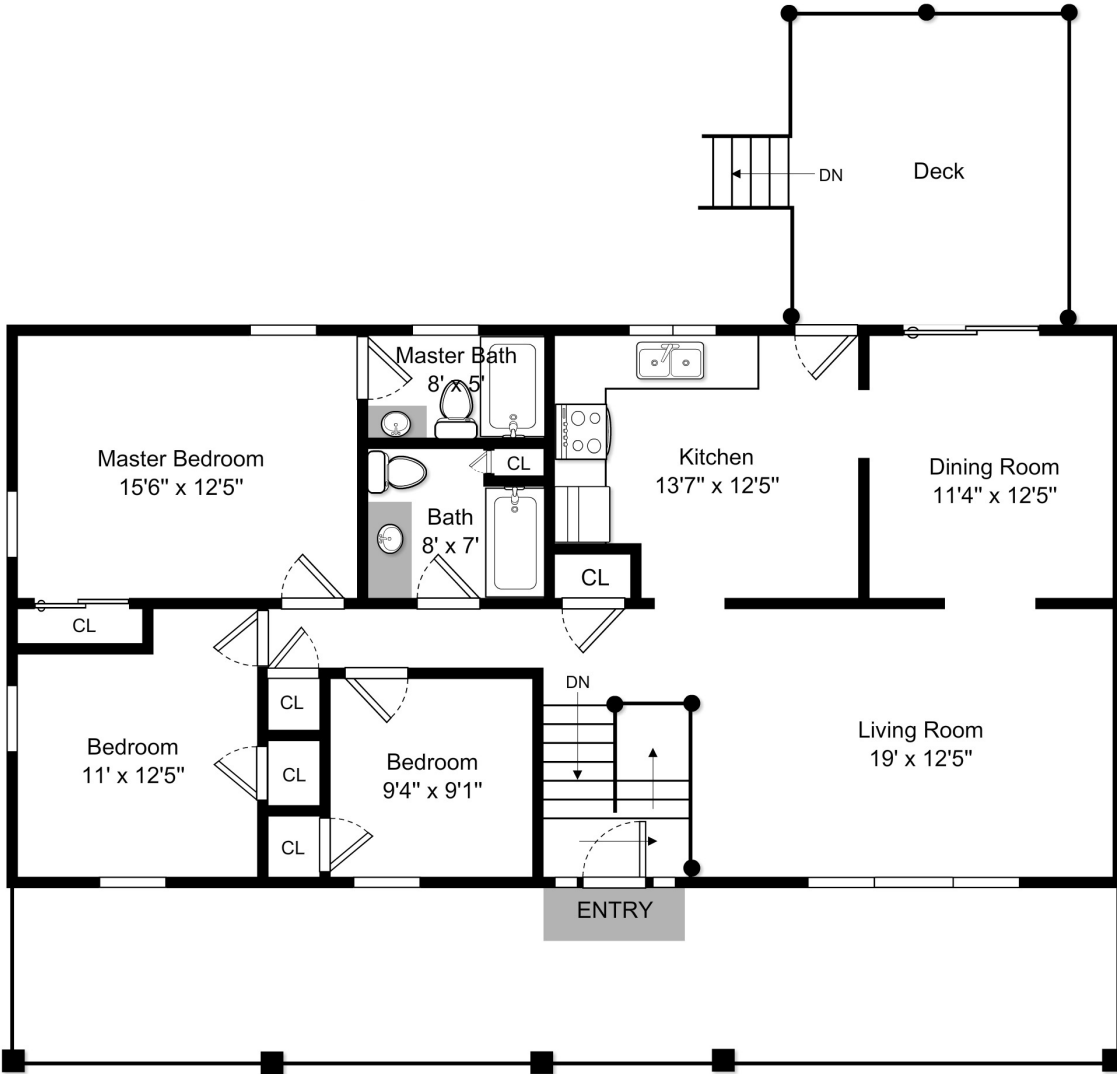

29 Hall Rd, Stoneham MA

The following is a list with the approximate measured areas:
 Main Level : 1156 sq ft
 Lower Level: 588 sq ft

Main Level

Lower Level