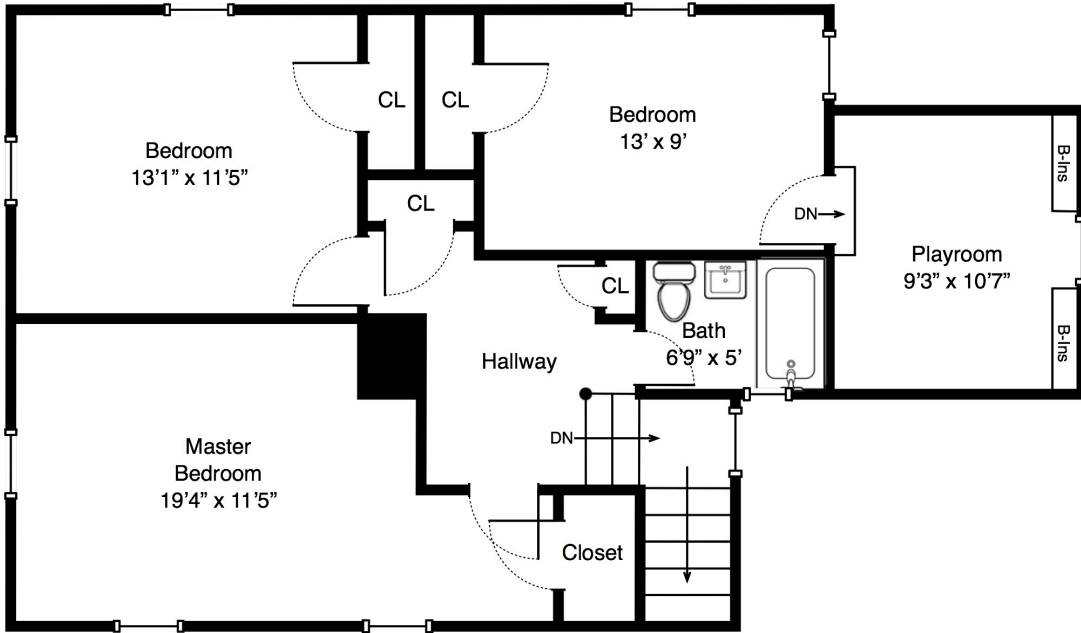

63 SCOTLAND RD, READING MA

This Floor Plan is an artistic rendering for visual purposes only. It is intended only for marketing purposes.

All measurements and annotations are approximate and not drawn to exact scale.

Subject to errors and/or omissions. This drawing is licensed for use only by those named on this floor plan.

Copyright © 2014 by BostonREP.com

63 SCOTLAND RD, READING MA

Second Floor

Lower Level