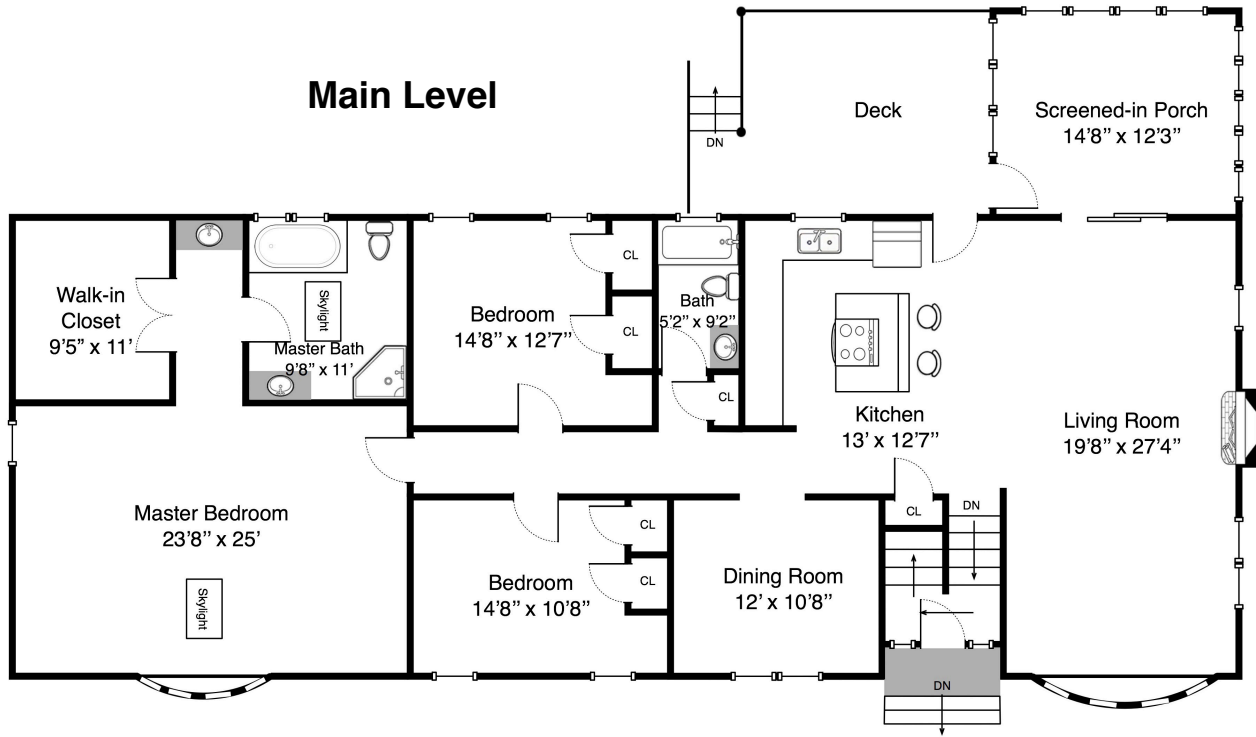

14 Brewer Ln, Reading MA

This Floor Plan is an artistic rendering for visual purposes only. It is intended only for marketing purposes.

All measurements and annotations are approximate and not drawn to exact scale.

Subject to errors and/or omissions. This drawing is licensed for use only by those named on this floor plan.

Copyright © 2014 by BostonREP.com