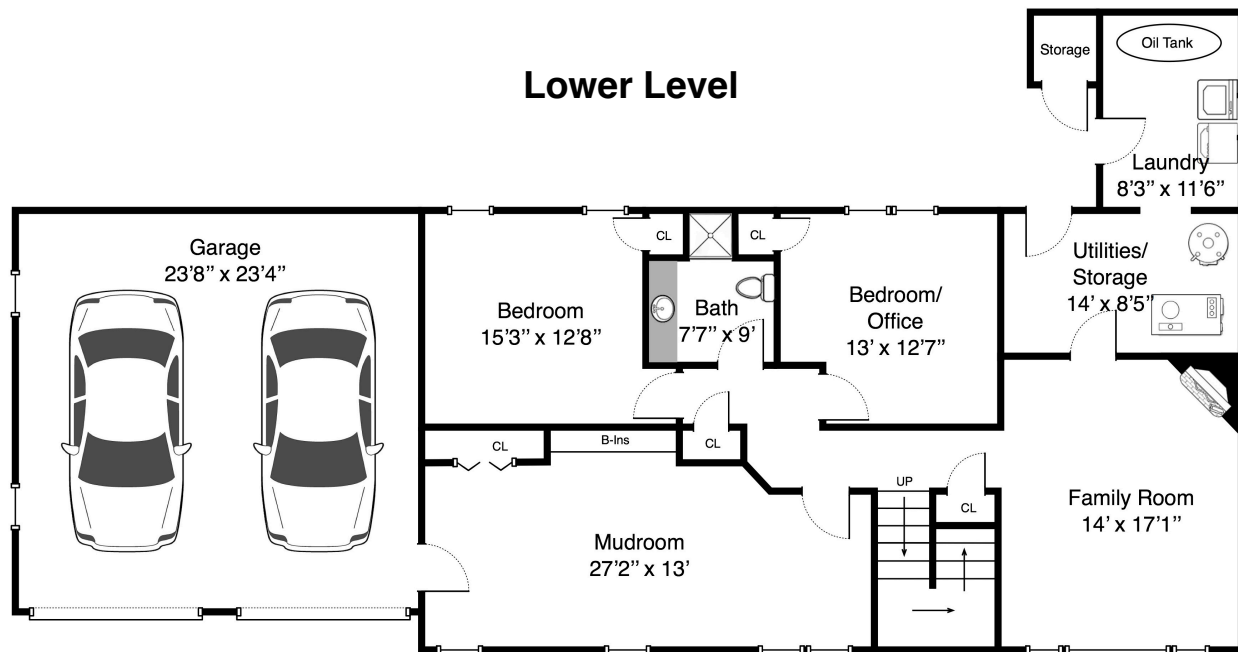

14 Brewer Ln, Reading MA

This Floor Plan is an artistic rendering for visual purposes only. It is intended only for marketing purposes.

All measurements and annotations are approximate and not drawn to exact scale.

Subject to errors and/or omissions. This drawing is licensed for use only by those named on this floor plan.

Copyright © 2014 by BostonREP.com